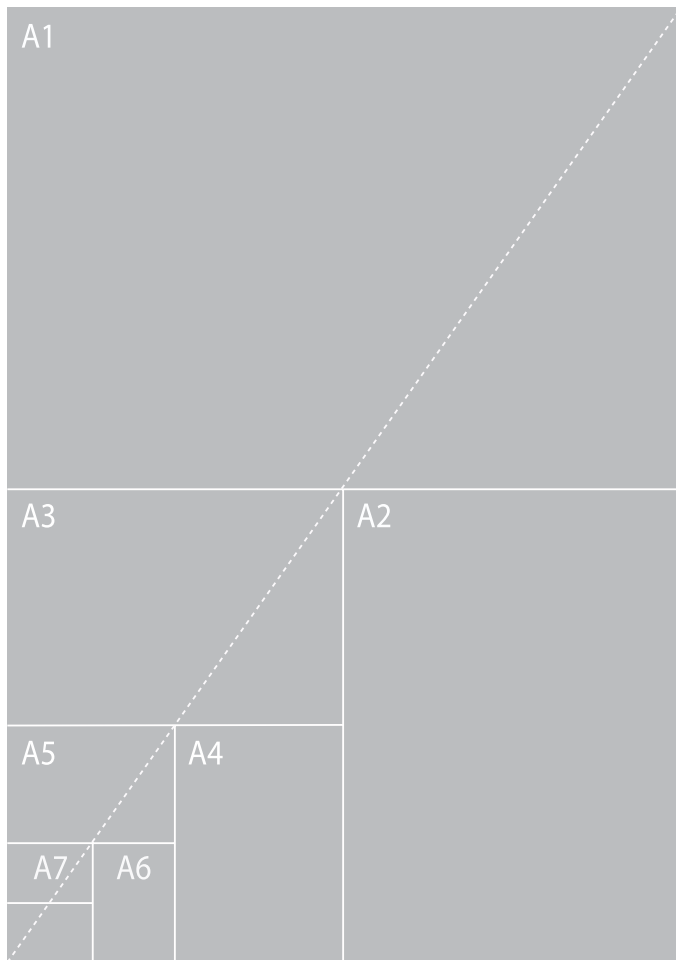

# ICE GRAPHIX - Media Size Guide

Format Size	A series		B series		C series	
	mm × mm	in × in	mm × mm	in × in	mm × mm	in × in
0	841 × 1189	33.1 × 46.8	1000 × 1414	39.4 × 55.7	917 × 1297	36.1 × 51.1
1	594 × 841	23.4 × 33.1	707 × 1000	27.8 × 39.4	648 × 917	25.5 × 36.1
2	420 × 594	16.5 × 23.4	500 × 707	19.7 × 27.8	458 × 648	18.0 × 25.5
3	297 × 420	11.7 × 16.5	353 × 500	13.9 × 19.7	324 × 458	12.8 × 18.0
4	210 × 297	8.3 × 11.7	250 × 353	9.8 × 13.9	229 × 324	9.0 × 12.8
5	148 × 210	5.8 × 8.3	176 × 250	6.9 × 9.8	162 × 229	6.4 × 9.0
6	105 × 148	4.1 × 5.8	125 × 176	4.9 × 6.9	114 × 162	4.5 × 6.4
7	74 × 105	2.9 × 4.1	88 × 125	3.5 × 4.9	81 × 114	3.2 × 4.5
8	52 × 74	2.0 × 2.9	62 × 88	2.4 × 3.5	57 × 81	2.2 × 3.2
9	37 × 52	1.5 × 2.0	44 × 62	1.7 × 2.4	40 × 57	1.6 × 2.2
10	26 × 37	1.0 × 1.5	31 × 44	1.2 × 1.7	28 × 40	1.1 × 1.6

## 12 Sheet

60" x 120", 1524mm x 3048mm  
12 sheet poster  
(3 x 60" x 40" sheets joined)

## 16 Sheet

120" x 80", 3048mm x 2032mm  
16 sheet poster  
(4 x 60" x 40" sheets joined)

## 48 Sheet

120" x 240", 3048mm x 6096mm  
48 sheet poster  
(12 x 60" x 40" sheets joined)